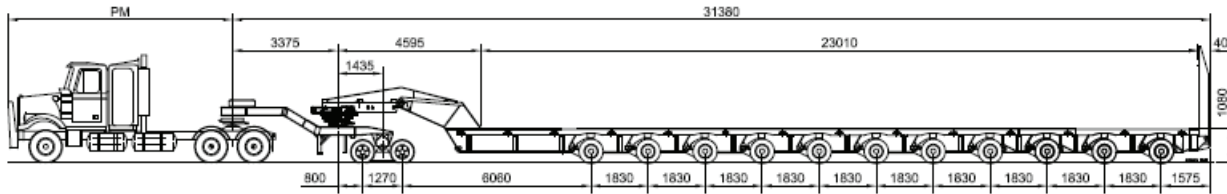

Heavy haulage solutions.

Western Star Prime Mover & Drake Platform Low Loader

McMahon Services has added further capability to our transport division with the arrival of a Western Star Prime Mover and Drake Platform Low Loader. This combination provides McMahon Services with strong heavy haulage capability to transport indivisible, over dimensional and excess mass loads up to 92 tonnes.

Key Features include:

- ▶ 8 row of 8 platform float with or without dolly
- ▶ 11 row of 8 platform float with or without dolly
- ▶ Loads up to 92 tonnes (150 tonnes gross combined mass)
- ▶ Variable platform length from 17.5 metres to 23 metres
- ▶ Deck widening from 3.5 metres to 4.88 metres
- ▶ Western Star Prime Mover rated at 260 tonnes
- ▶ Pilot supplied by McMahon Services
- ▶ Transport permits and escort services available